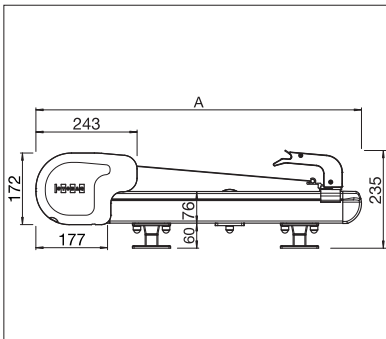

STOBAG

TARGA

Flexible use – for large and special conservatory shapes.

TARGA PS6000

Self-supporting boxes

Adjustable guide rails

- Self-supporting box construction
- Continuous protection up to 23' in width
- High fabric tension thanks to integrated gas springs
- Can be closed at the sides making it aesthetically pleasing
- Cable/plug built into the side cover
- Different types of fixing brackets allow easy and flexible installation on the conservatory
- Guide rails are arranged flexibly and can be moved inwards up to 3' 3"

PS6000

 min. 3' 3"
 max. 19' 8"/23'

 min. 3' 7"
 max. 19' 8"/23'

Technical dimensions in millimetres (1 mm = 0.03937")

PS6000 Side view

REGISTRATION
REQUIRED

COLORS

Discover the diverse options when selecting frame colors.