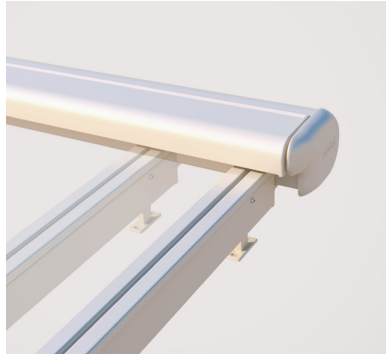

STOBAG

TARGA

Flexible use – for large and special conservatory shapes.

TARGA PS6000

Self-supporting boxes

Adjustable guide rails

- Self-supporting box construction
- Continuous protection up to 23' in width
- High fabric tension thanks to integrated gas springs
- Can be closed at the sides making it aesthetically pleasing
- Cable/plug built into the side cover
- Different types of fixing brackets allow easy and flexible installation on the conservatory
- Guide rails are arranged flexibly and can be moved inwards up to 3' 3"

PS6000

 min. 3' 3"
 max. 19' 8"/23'

 min. 3' 7"
 max. 19' 8"/23'

Technical dimensions in millimetres (1 mm = 0.03937")

PS6000 Side view

REGISTRATION
REQUIRED

COLORS

Discover the diverse options when selecting frame colors.