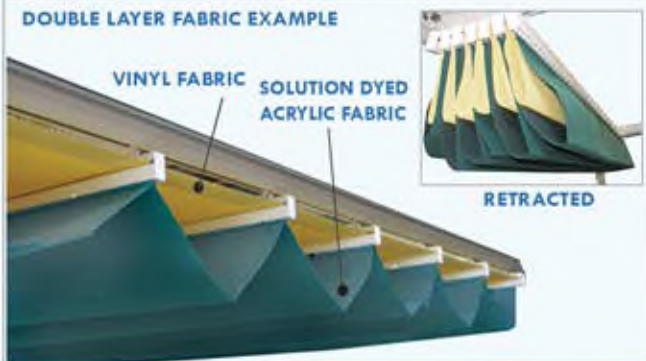

DOUBLE LAYER FABRIC EXAMPLE