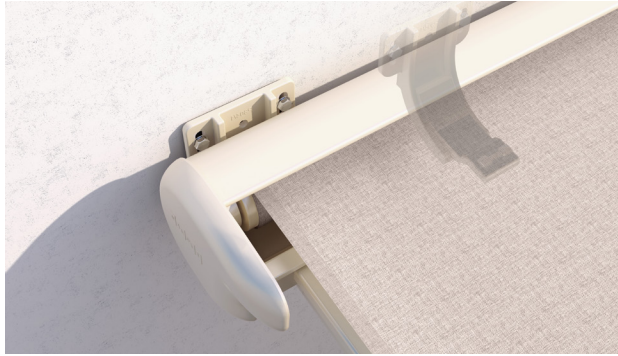

STOBAG

PERGOLINO

The elegant
pergola awning.

PERGOLINO P3500

Variable bracket positioning

Fabric-locking Stobblock

- Very elegant construction
- High mounting flexibility due to adjustable brackets and guide rails
- Integrated water channel for lateral draining of rain water
- High fabric tension thanks to fabric-locking Stobblock
- Can be used in the rain when set to the corresponding incline and the water-resistant fabric is tensioned
- Various floor fastenings for the supports (rain gutter, floor sleeves, foot plate)
- Large area can be shaded – up to 19' 8" projection

P3500

min. 6' 7"
max. 23' 0"*

min. 6' 7"
max. 19' 8"

Post height
max. 9' 10"

* from 18' 1" with 3 guide rails

Technical dimensions in millimetres (1 mm = 0.03937")

Wall mounting with floor sleeves

Ceiling mounting with rain gutter trough