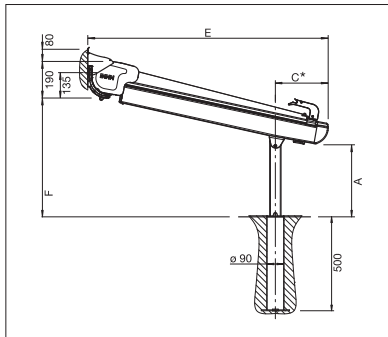

STOBAG

PERGOLINO

The elegant
pergola awning.

PERGOLINO P3500

Variable bracket positioning

Fabric-locking Stobblock

- Very elegant construction
- High mounting flexibility due to adjustable brackets and guide rails
- Integrated water channel for lateral draining of rain water
- High fabric tension thanks to fabric-locking Stobblock
- Can be used in the rain when set to the corresponding incline and the water-resistant fabric is tensioned
- Various floor fastenings for the supports (rain gutter, floor sleeves, foot plate)
- Large area can be shaded – up to 19' 8" projection

P3500

min. 6' 7"
max. 23' 0"*

min. 6' 7"
max. 19' 8"

Post height
max. 9' 10"

* from 18' 1" with 3 guide rails

Technical dimensions in millimetres (1 mm = 0.03937")

Wall mounting with floor sleeves

Ceiling mounting with rain gutter trough