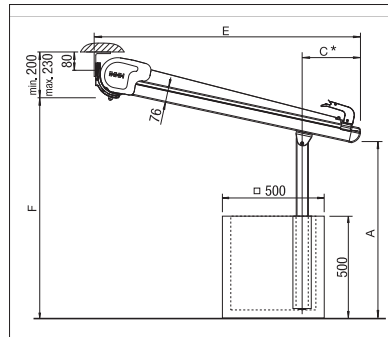

P3500

min. 6' 7"
max. 23' 0"*

min. 6' 7"
max. 19' 8"

Post height
max. 9' 10"

* from 18' 1" with 3 guide rails

Technical dimensions in millimetres (1 mm = 0.03937")

Wall mounting with floor sleeves

Ceiling mounting with rain gutter trough