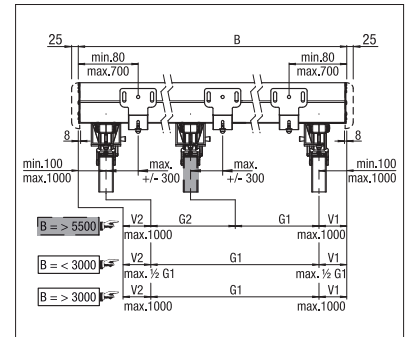

P3500

min. 6' 7"
max. 23' 0"*

min. 6' 7"
max. 19' 8"

Post height
max. 9' 10"

* from 18' 1" with 3 guide rails

Technical dimensions in millimetres (1 mm = 0.03937")

Wall mounting with floor sleeves

Ceiling mounting with rain gutter trough