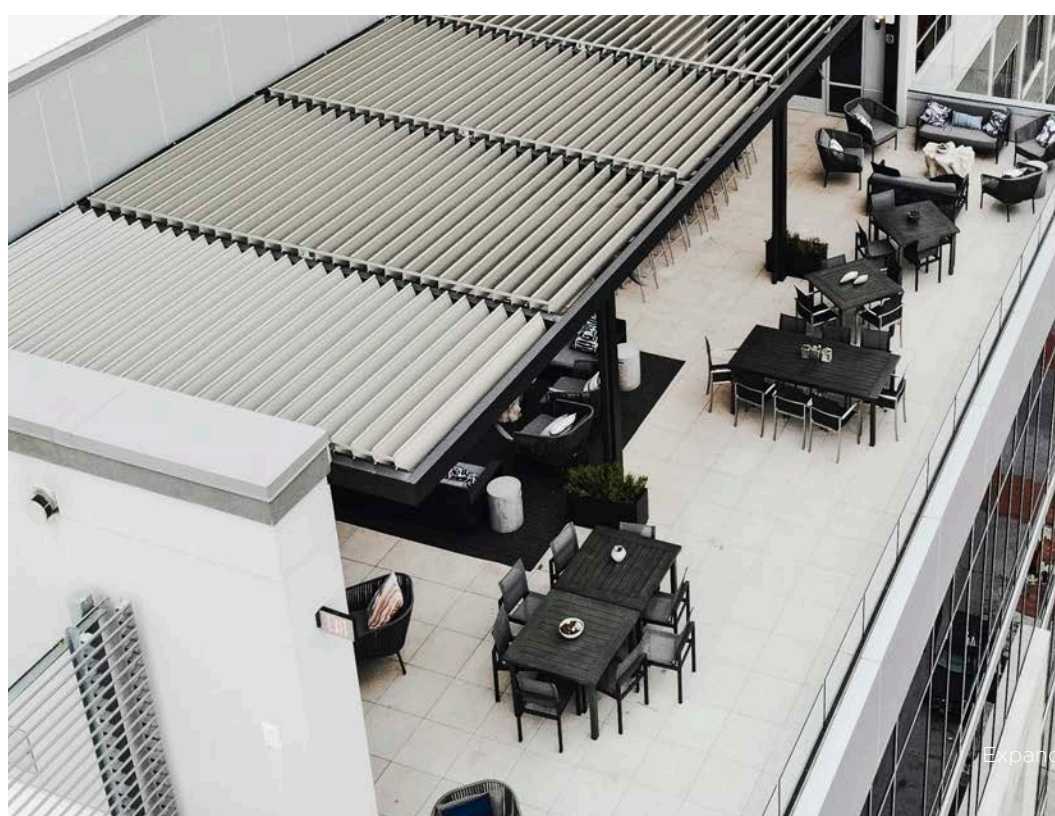

HILTON

LOCATION: Texas

COLOR: Bronze Frame,
Tan Louvers

ADDITIONAL FEATURES:
Lights, Heaters, Speakers