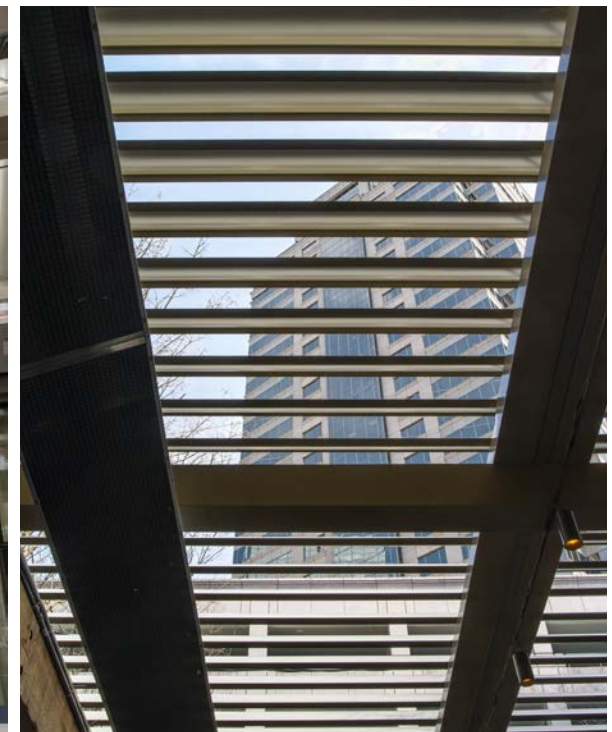

# What is Equinox®?

Equinox® is a louvered roof system that moves at your command for full sun, filtered shade, or fully closed for sun and rain protection, allowing you to maximize the potential of your outdoor space. No matter what the occasion, **live life uninterrupted.**

## LURE

**LOCATION:** Georgia

**COLOR:** Sandstone

**ADDITIONAL FEATURES:**

Lights, Fans, Heaters, Mistlers,  
Wooden Beams

**“IT’S ALWAYS PERFECTLY  
COMFORTABLE IN HERE.”**

- RESTAURANT GUEST