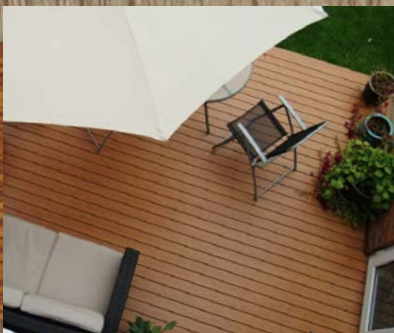

It's Not Wood, It's Aluminum

**LIGHTER, STRONGER, STRAIGHTER
THAN REAL WOOD**