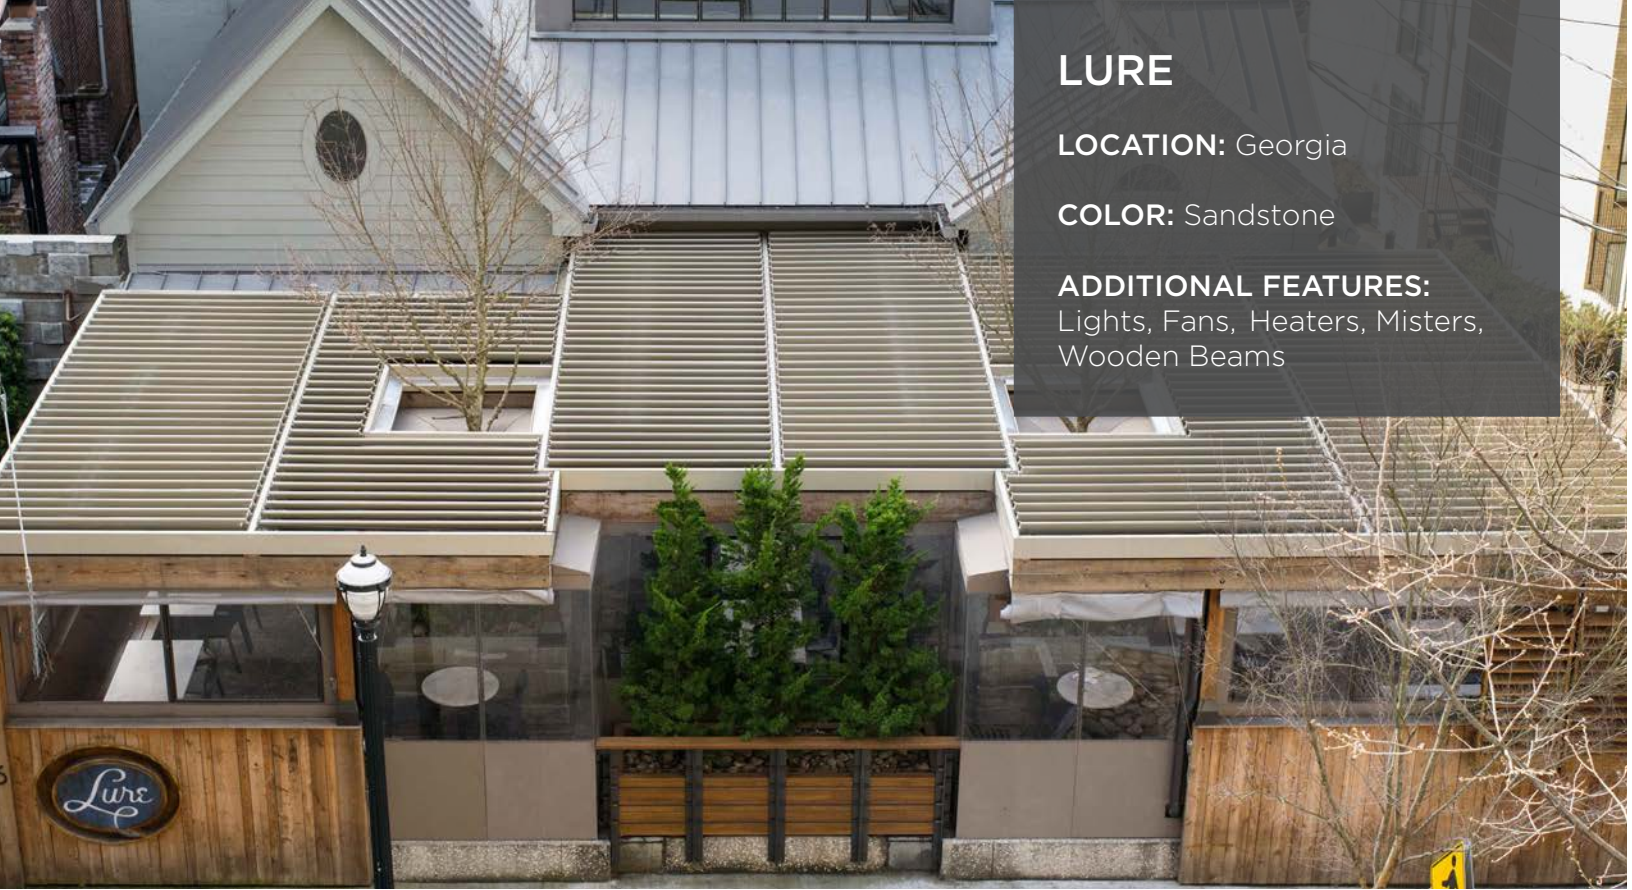

LURE

LOCATION: Georgia

COLOR: Sandstone

ADDITIONAL FEATURES:

Lights, Fans, Heaters, Mistlers,
Wooden Beams