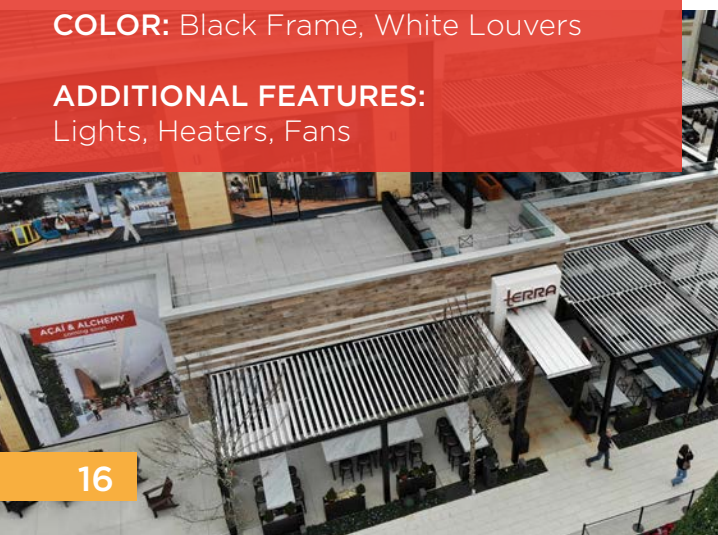

TERRA MEDITERRANEAN

LOCATION: Texas

COLOR: Black Frame, White Louvers

ADDITIONAL FEATURES:
Lights, Heaters, Fans