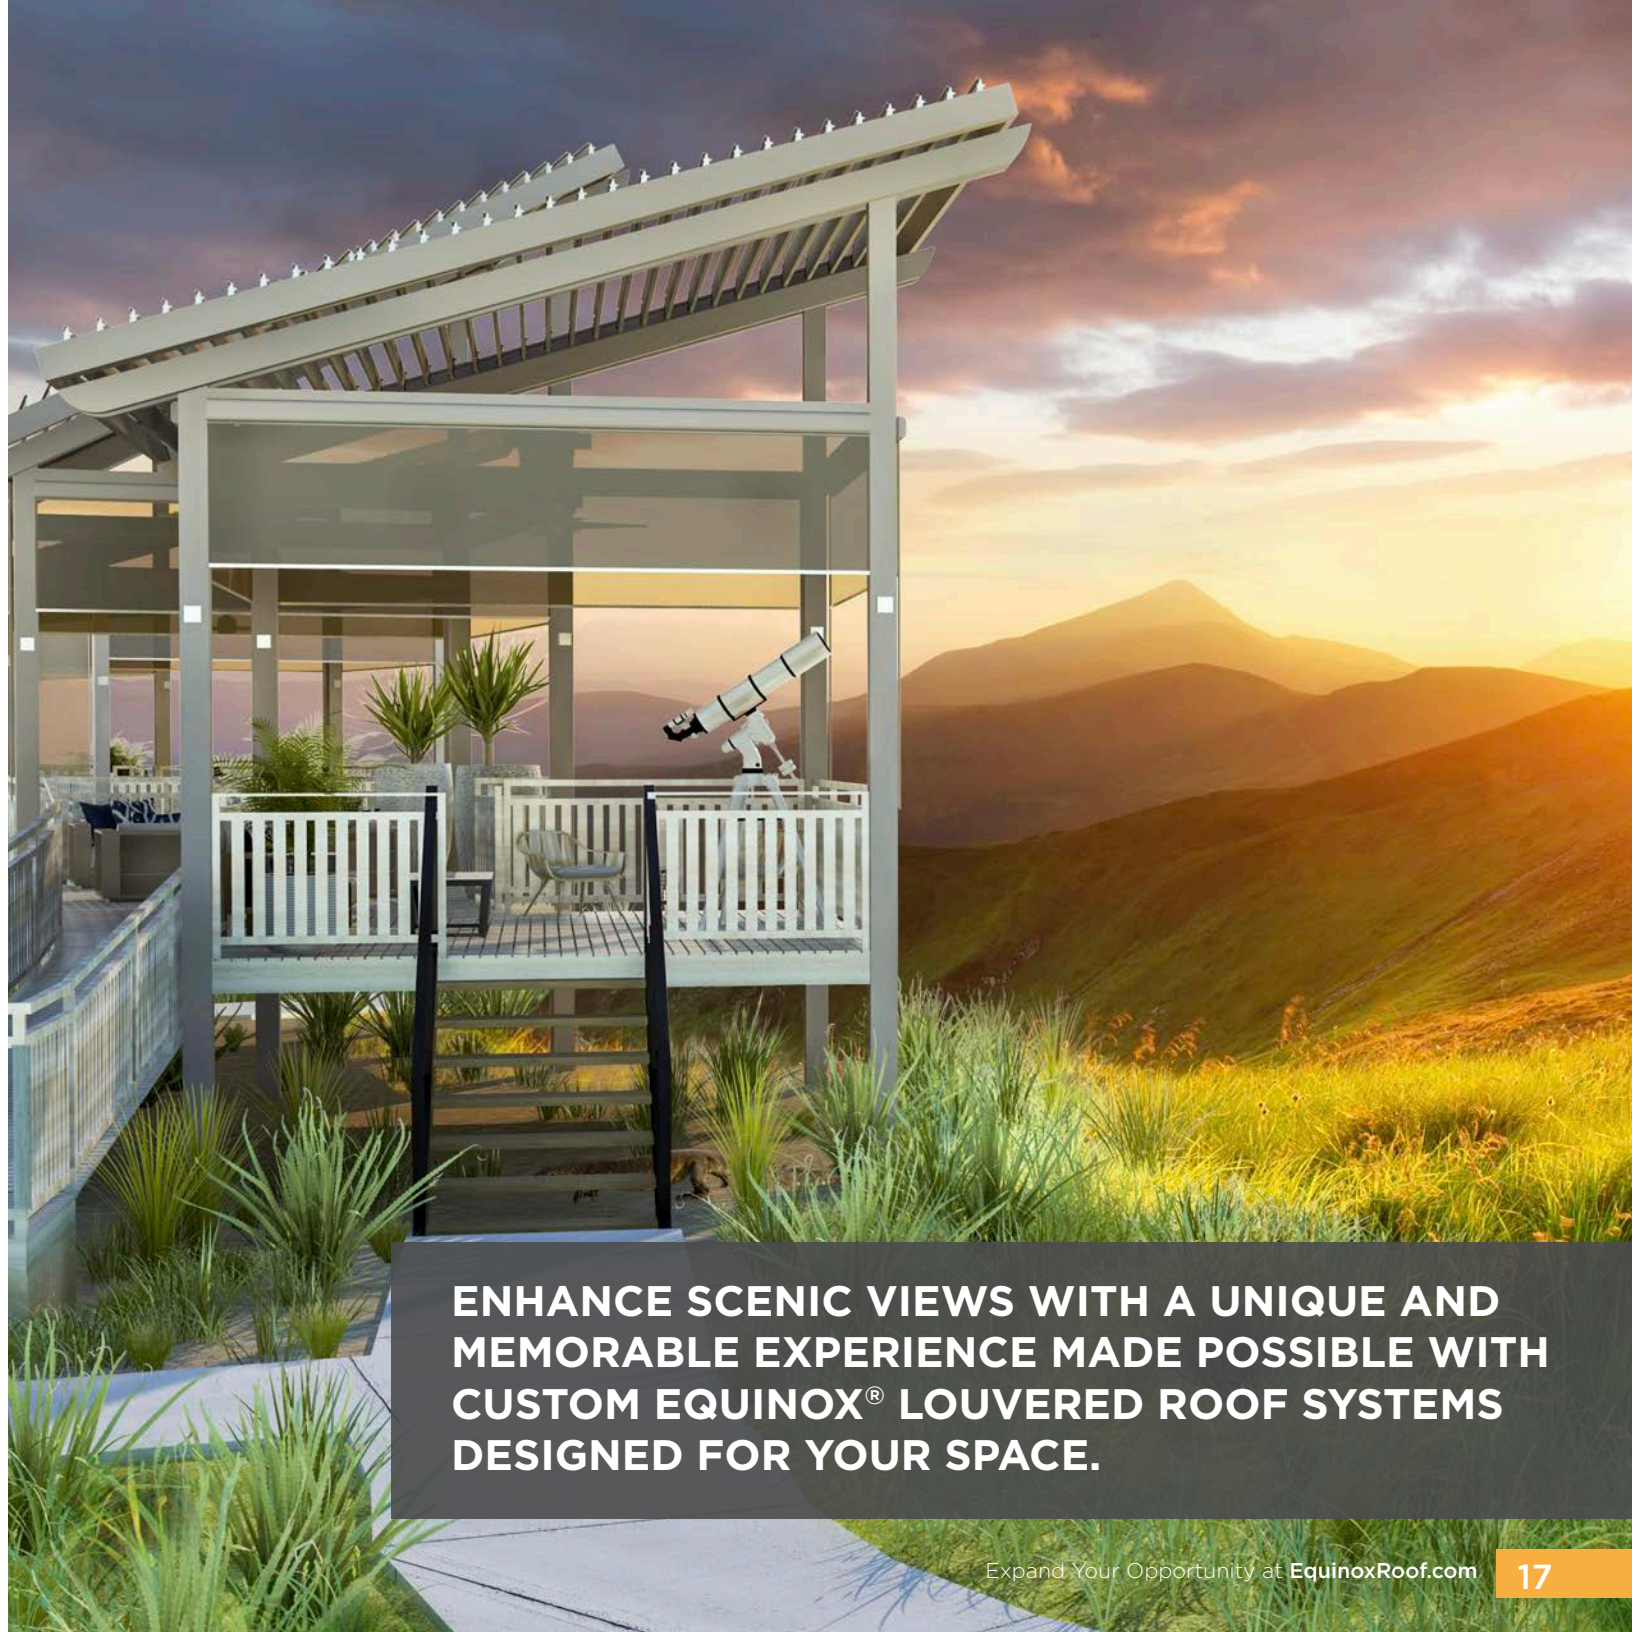

ENHANCE SCENIC VIEWS WITH A UNIQUE AND MEMORABLE EXPERIENCE MADE POSSIBLE WITH CUSTOM EQUINOX® LOUVERED ROOF SYSTEMS DESIGNED FOR YOUR SPACE.