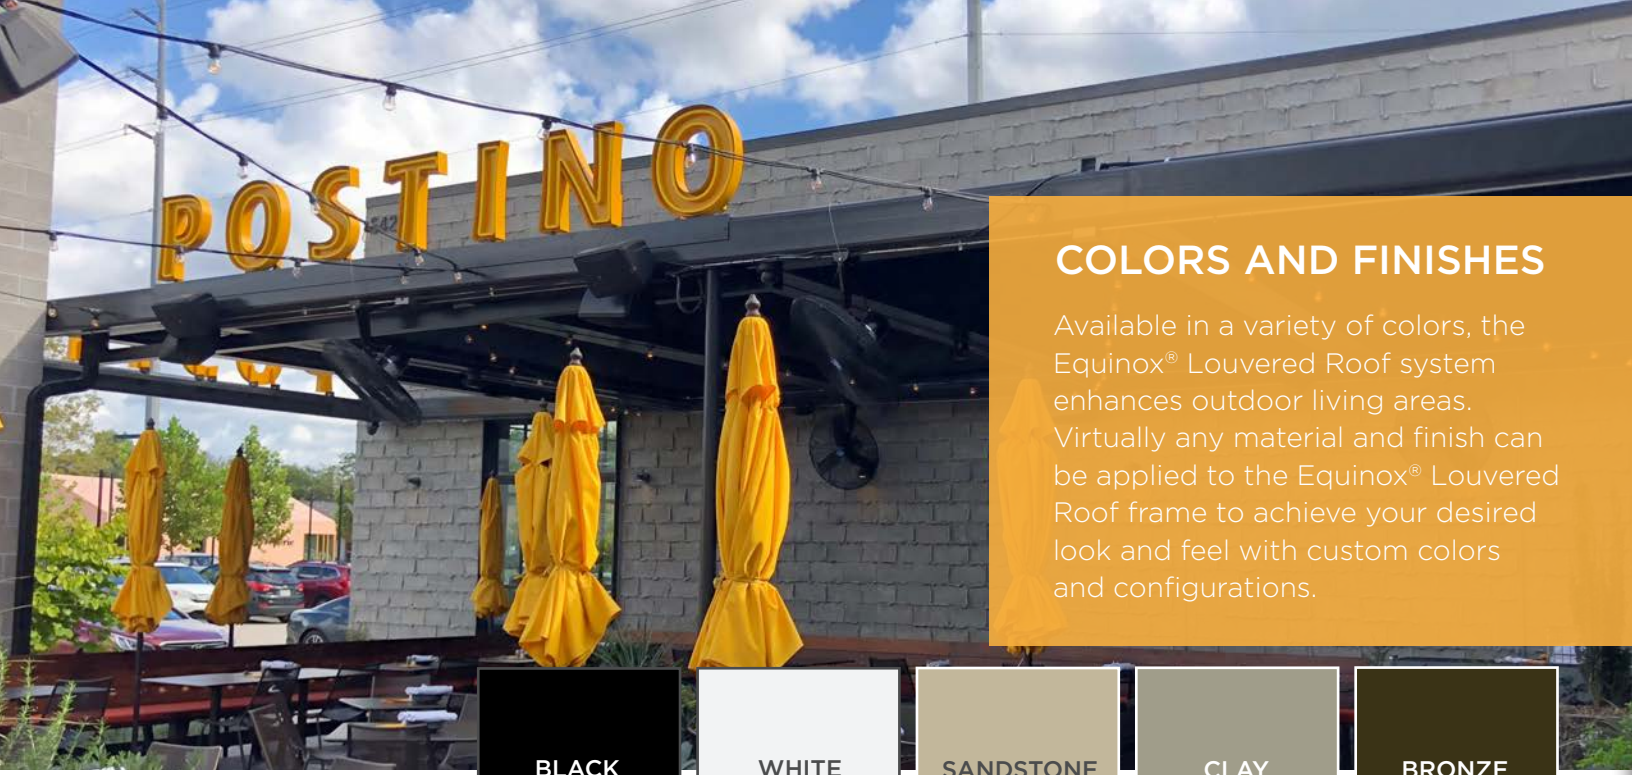

## COLORS AND FINISHES

Available in a variety of colors, the Equinox® Louvered Roof system enhances outdoor living areas. Virtually any material and finish can be applied to the Equinox® Louvered Roof frame to achieve your desired look and feel with custom colors and configurations.