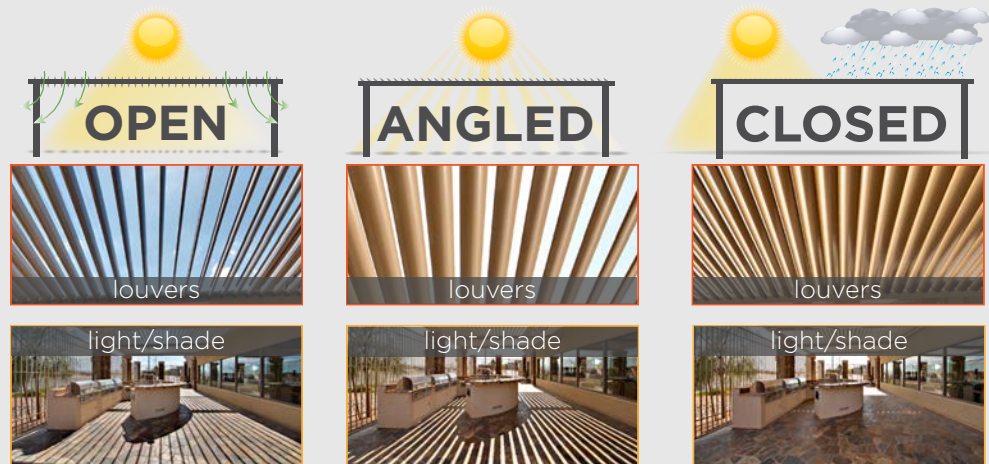

Why Equinox®?

The Equinox® Louvered Roof is manufactured with quality elements and precision engineered for exclusive comfort and control. Equinox® enhances any outdoor space through uncompromising versatility and style. Our patio system is strong, conforming to most wind and snow load requirements. Incorporate new elements that seamlessly integrate into an Equinox® Louvered Roof system such as **misters, heaters, all-new lighting systems, screens, and rain/wind sensors.**

The Equinox® system is the ideal upgrade for any restaurant, hospitality or event venue, hotel, club house or revenue generating space. A fully customizable Equinox® system is ideal for clients seeking to increase the usable outdoor seating or entertainment area. This versatile system can be designed to fit any architectural style. Visit EquinoxRoof.com to find more inspiration and design ideas.

COMFORT & PROTECTION

The Equinox® Louvered Roof system embodies smart design that maximizes use and profit potential for outdoor spaces. Elevate environments with on-demand sunlight, shade or rain protection. Your Equinox® system's optional rain, wind and sun sensors automatically control your louvers based on current weather conditions.

- Increase dining options and capacity
- Versatile & Customizable – integrates with any architectural style
- Motorized for on-demand environment control
- Create a variety of different atmospheres within your outdoor space
- Full gutter system for dripless rainwater management
- All metal materials that withstand conditions in any environment