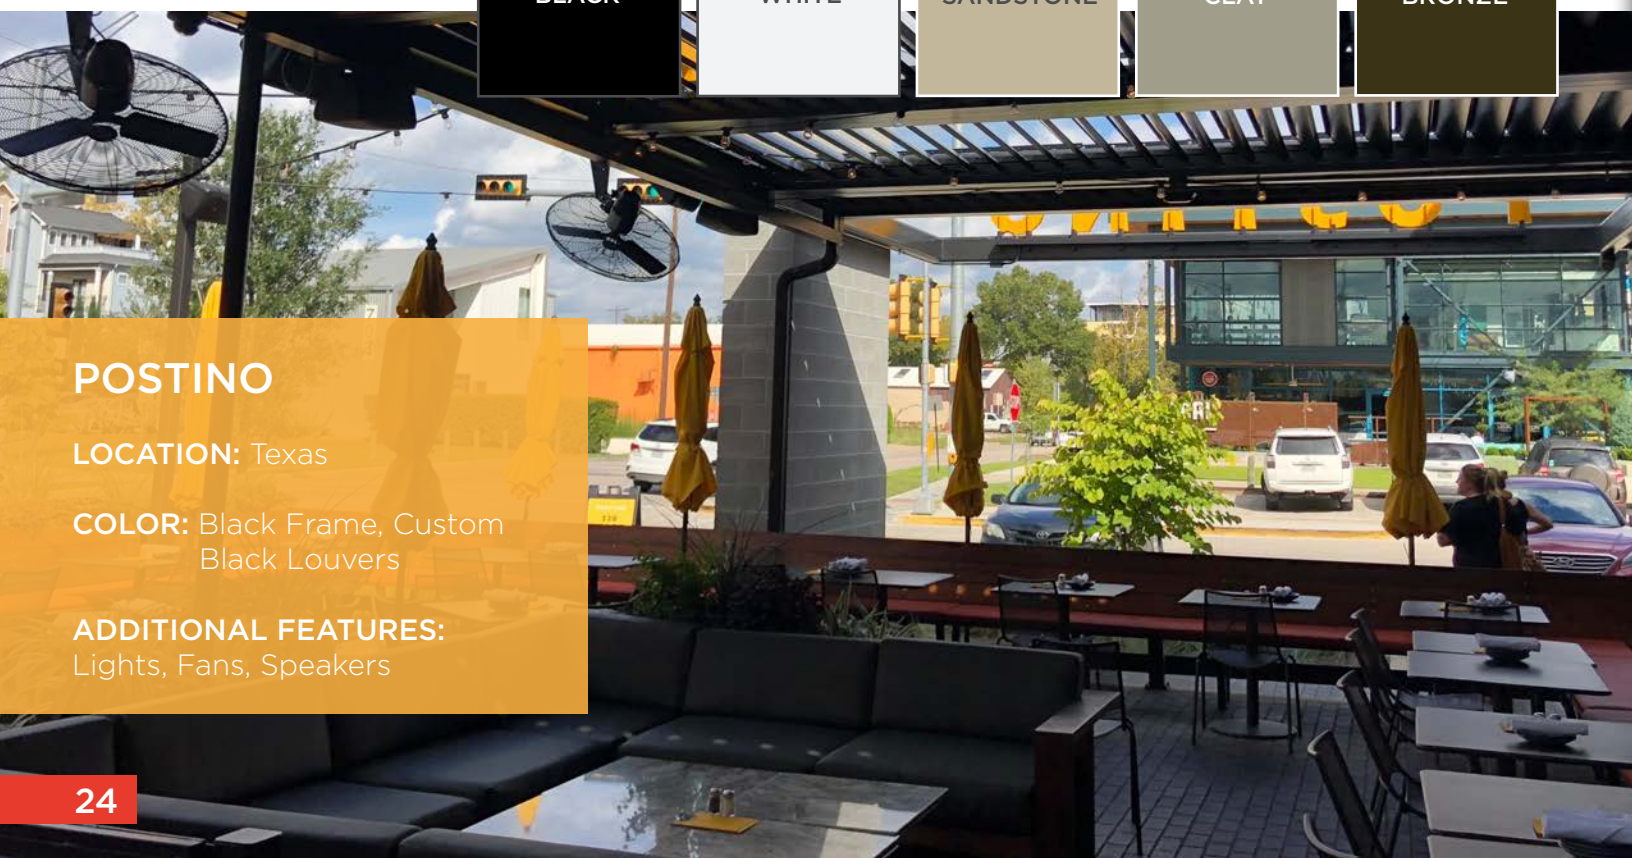

## POSTINO

LOCATION: Texas

COLOR: Black Frame, Custom Black Louvers

ADDITIONAL FEATURES: Lights, Fans, Speakers